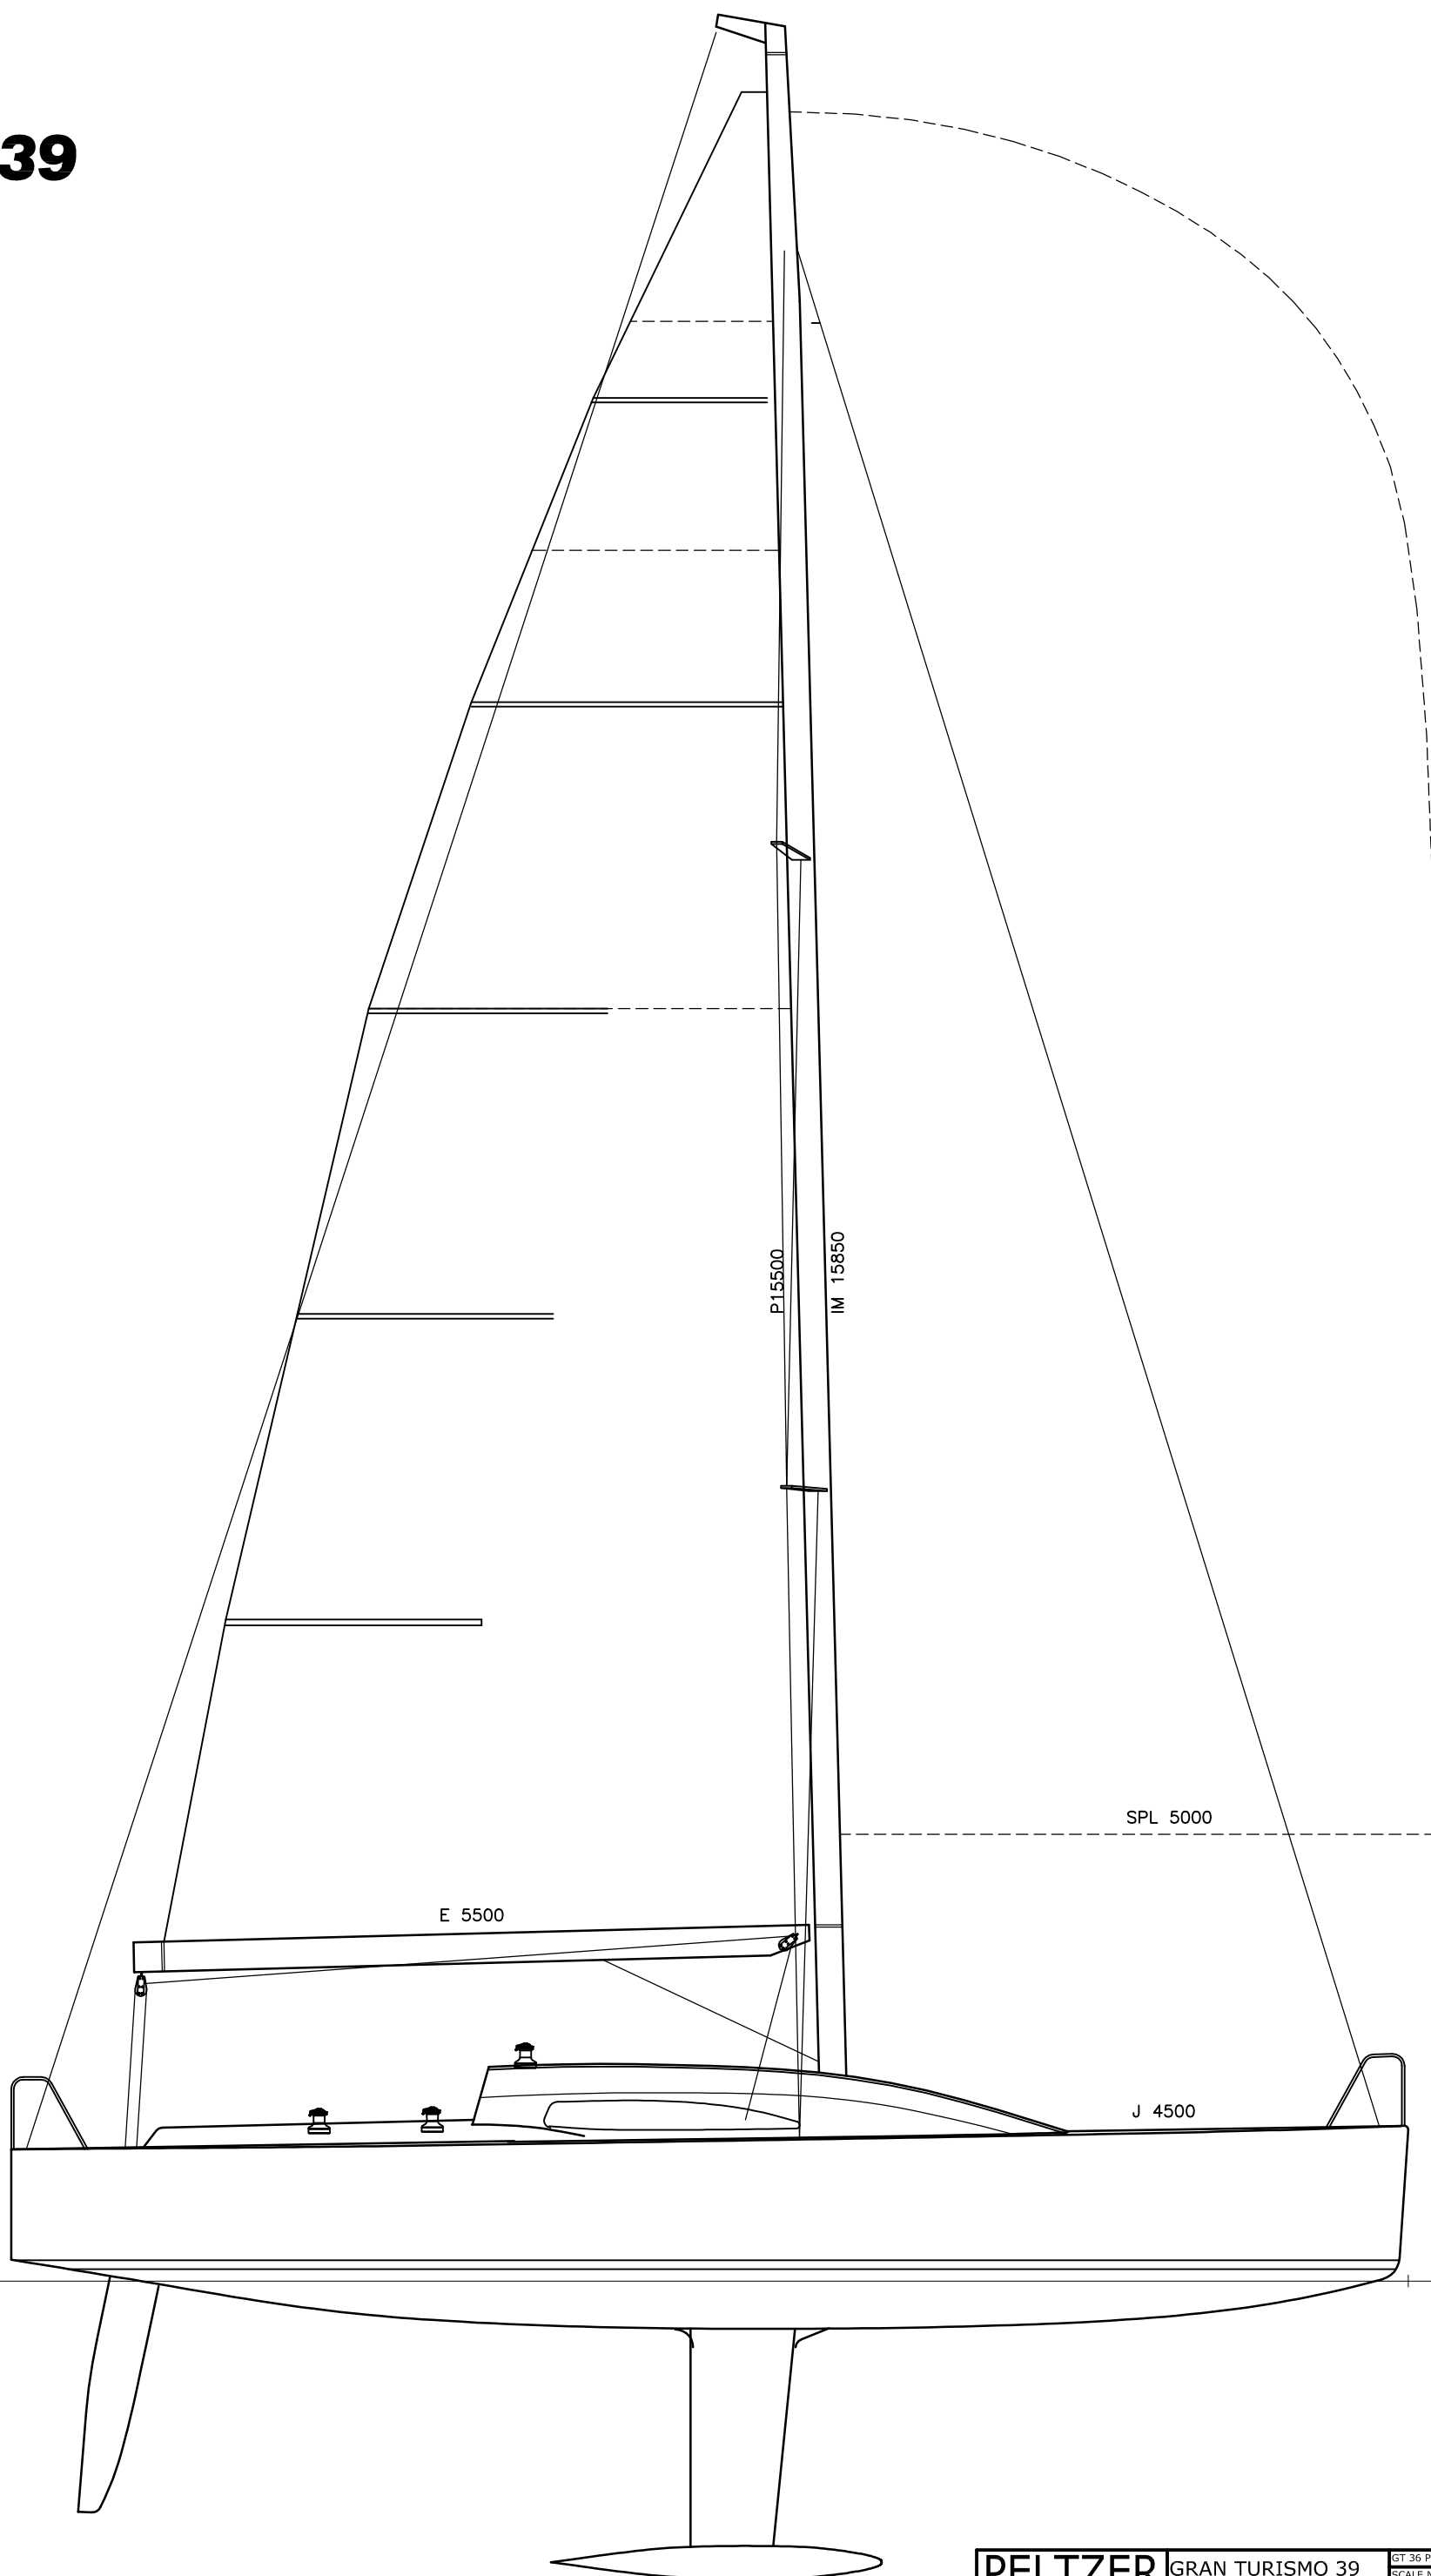

# GT 39

ROTTERDAM 2008

**PELTZER**  
PERFORMANCE YACHT DESIGN

GRAN TURISMO 39  
t.b.a.

GT 36 PROMO SAIL	REV. -
SCALE NTS	26/08/08