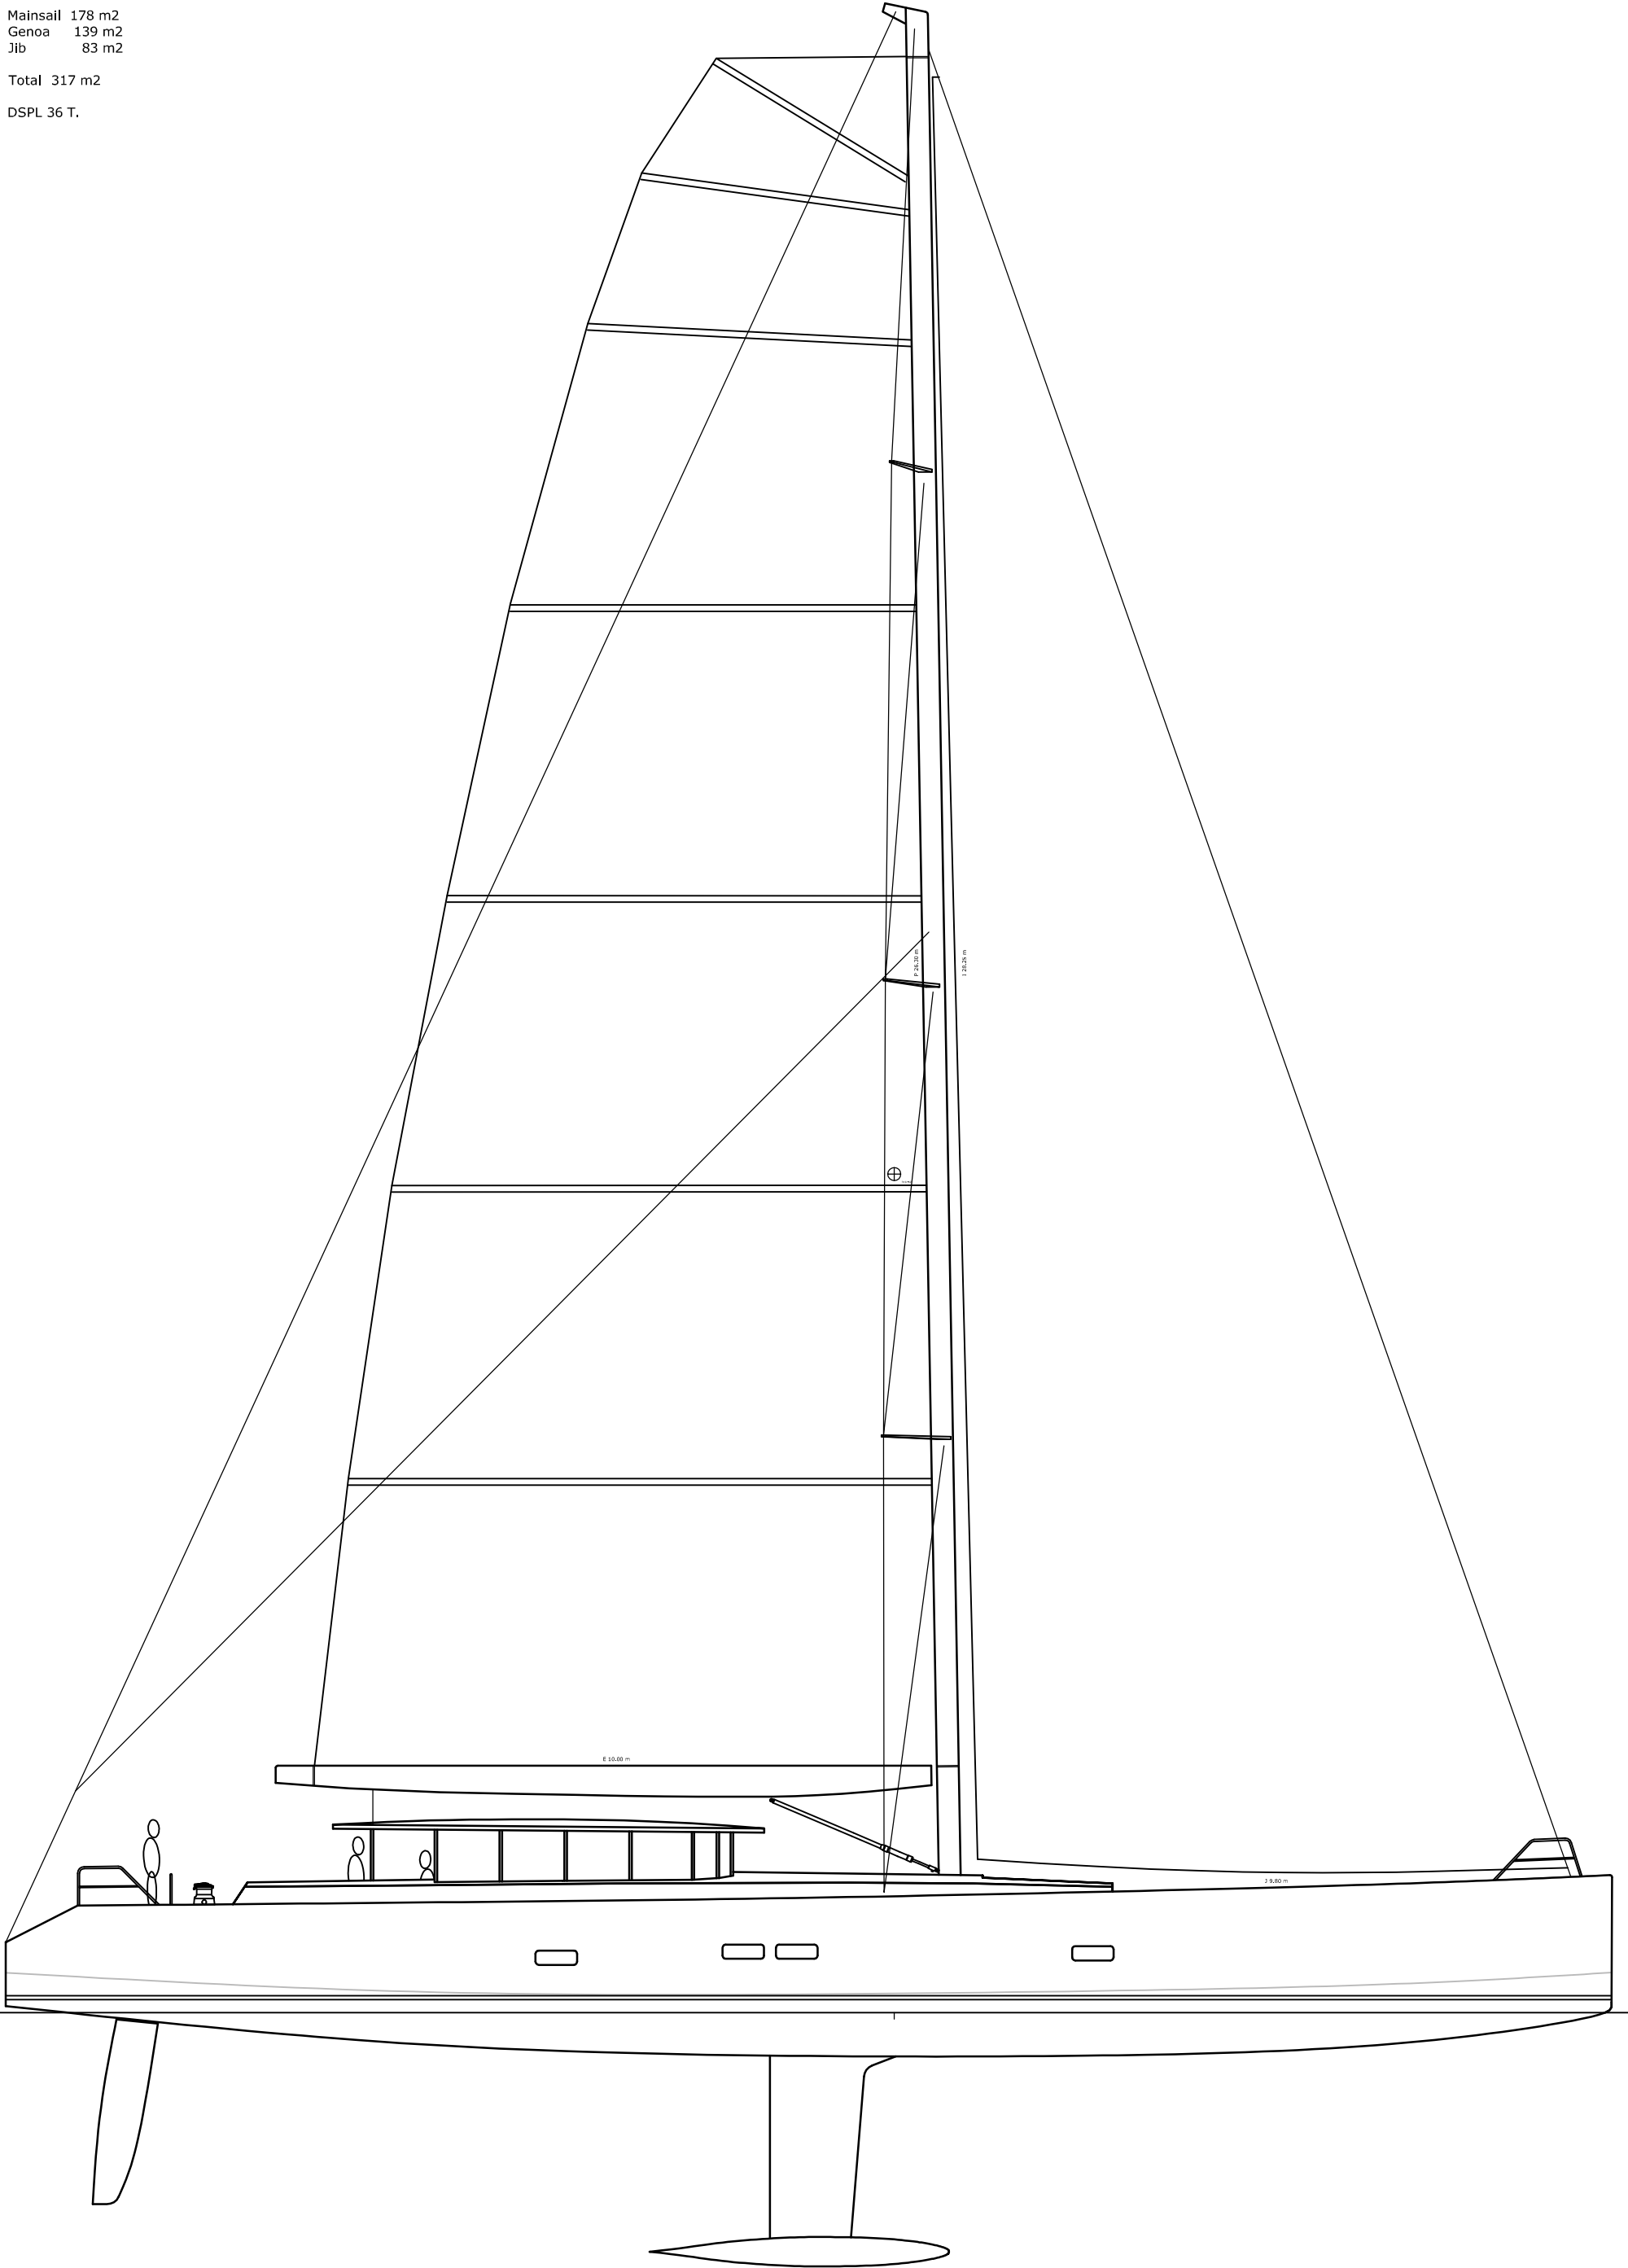

Dimensions

Mainsail 178 m²
Genoa 139 m²
Jib 83 m²

Total 317 m²

DSPL 36 T.

PELTZER
PERFORMANCE YACHT DESIGN

80'performance cruiser
A&B Yachts

Sailplan demo	REV. -
nts @ A1	© 12/08/08
<small>BERKELSELAAN 116B 3030 NA, ROTTERDAM, THE NETHERLANDS TEL +31 (0)10 5913539 ARTHUR@PELTZER-DESIGN.COM</small>	